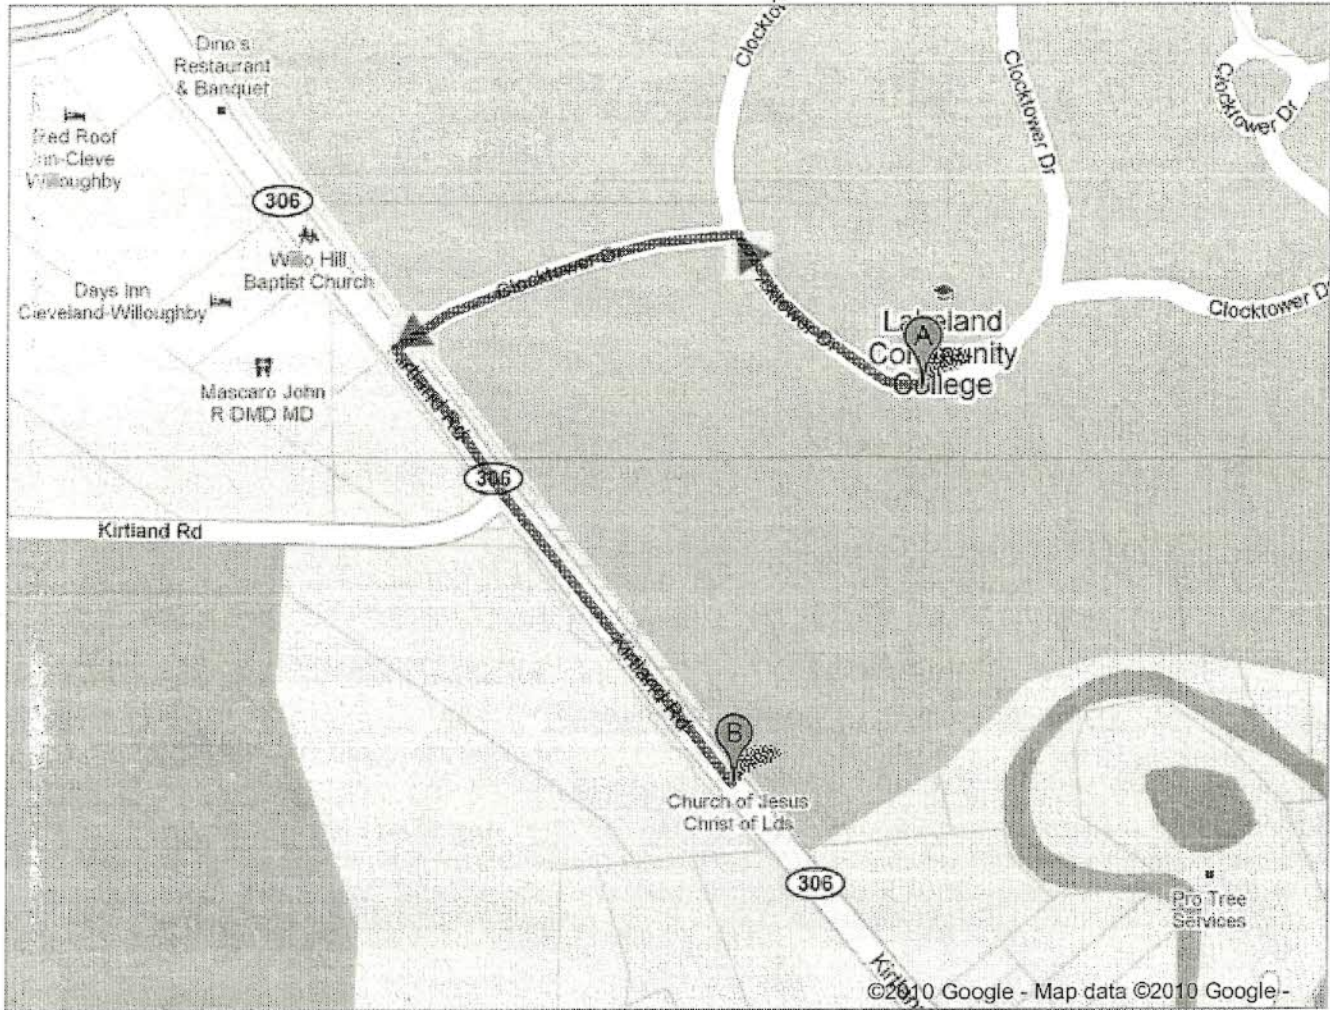

Google maps

To see all the details that are visible on the screen, use the "Print" link next to the map.

Get Directions My Maps

Print Send Link

Driving directions to Church of Jesus Christ of Latter-Day Saints the: Kirtland Ward

1. Head **west** on **Clocktower Dr** 0.1 mi
2. Take the 1st **left** to stay on **Clocktower Dr** 0.2 mi
3. Turn **left** at **Kirtland Rd/OH-306 S** 0.3 mi
Destination will be on the left

B Church of Jesus Christ of Latter-Day Saints the: Kirtland Ward 📍
8751 Kirtland Road *The History Center Library (440) 256-8808*
Kirtland, OH 44094 *For the Genealogy Library, please use the rear entrance*
(440) 256-8984

These directions are for planning purposes only. You may find that construction projects, traffic, weather, or other events may cause