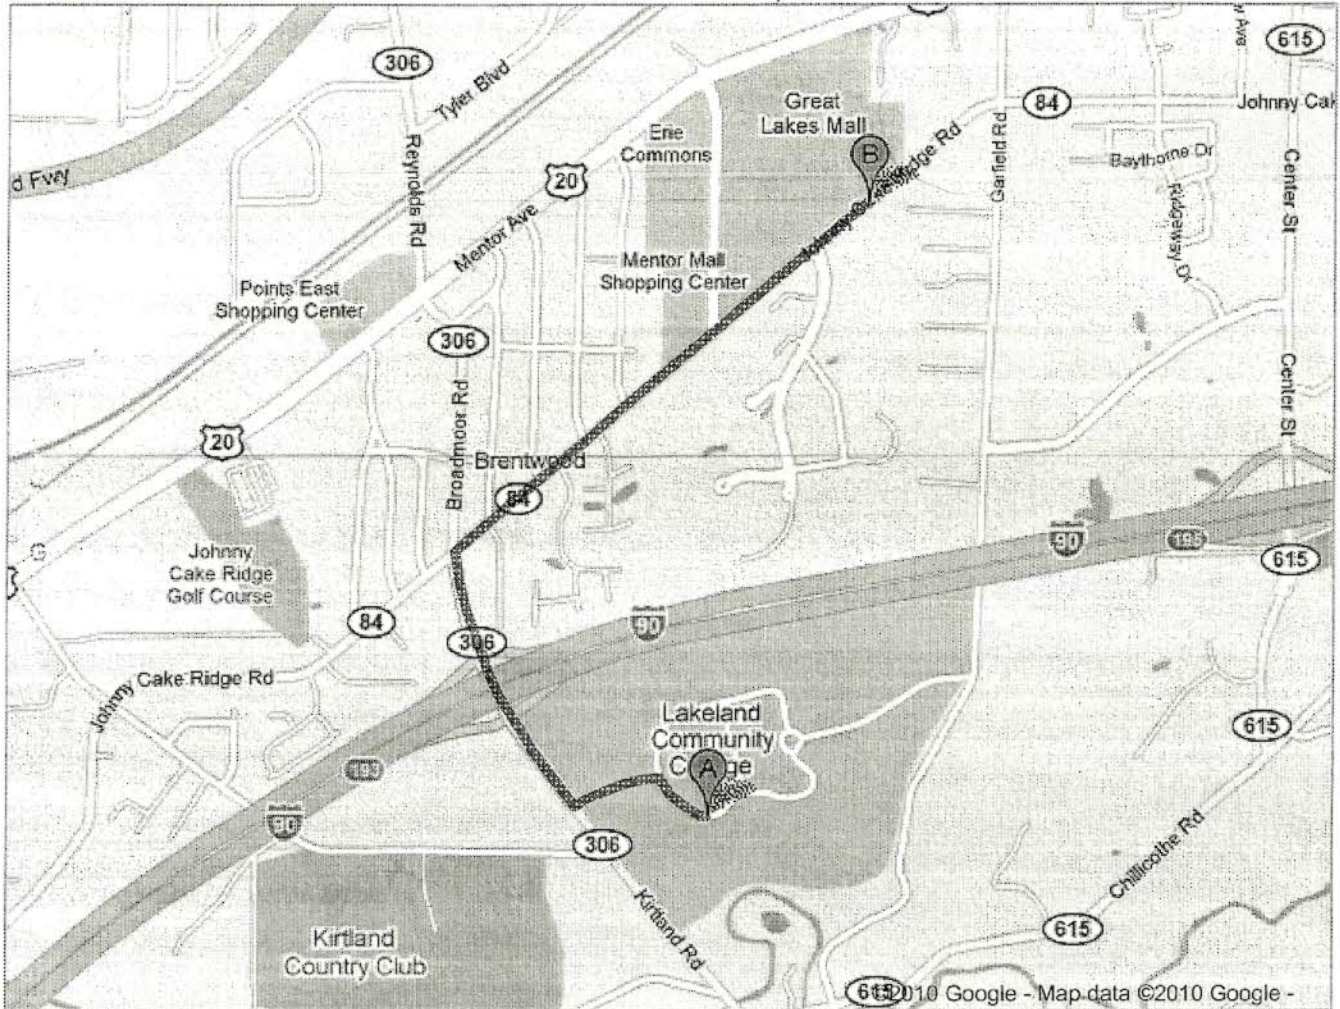

Mall Information

ADDRESS & LOCATION

ADDRESS

7850 Mentor Avenue
Mentor, OH 44060

LOCATION

Great Lakes Mall is conveniently located on the corner of Mentor Avenue and Plaza Boulevard in Mentor, Ohio.

PHONE

(440) 255-6900

[Bath & Body Works](#)

[Stride Rite Shoes](#)

[Sportstown](#)

[View All](#)

GUEST SERVICES

[View All](#)

CREATE YOUR SIMON PROFILE

Mall Directory

[FIND A RETAILER AT MY MALL](#)

Google maps

To see all the details that are visible on the screen, use the "Print" link next to the map.

Get Directions My Maps

Print Send Link

Driving directions to Great Lakes Mall, Mentor, OH 44060