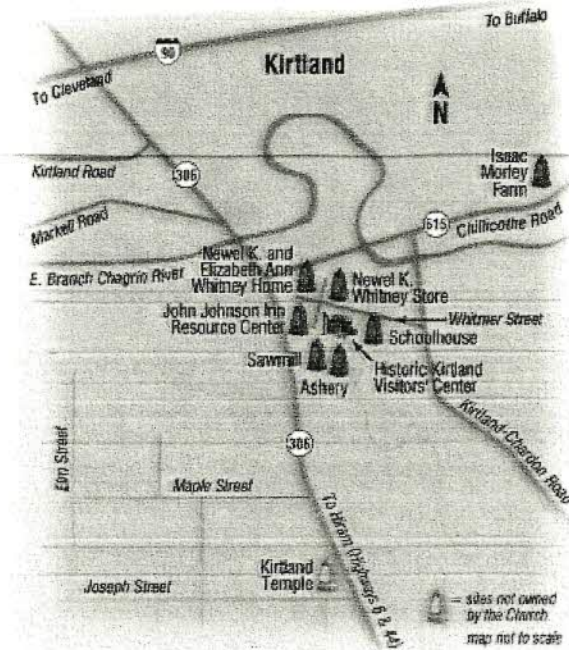

Description **Location & Schedule**

Geographically

Alphabetically

Visitors' Centers

Historic Sites

Pageants

Learn More about the Church

Local Meetinghouses

The sites close at 5:00 P.M. during the winter and will be closed on Thanksgiving, Christmas Day and New Years Day.

Cost:

Admission is free.

About

A meticulously restored and reconstructed 19th-century settlement, Historic Kirtland showcases the vitality and spirit of the early American frontier. It also offers a colorful glimpse into the Second Great Awakening, a period of religious fervor in the United States in the 1820s and '30s, as it tells the story of early members of The Church of Jesus Christ of Latter-day Saints.

Google maps

To see all the details that are visible on the screen, use the "Print" link next to the map.

Get Directions My Maps

Print Send Link

Driving directions to Historic Kirtland Visitor Center

(440) 256-9805

A Lakeland Community College
 7700 Clocktower Drive
 Kirtland, OH 44094
 (440) 525-7000

Less than 2 miles away

- 1. Head **west** on **Clocktower Dr** 0.1 mi
- 2. Take the 1st **left** to stay on **Clocktower Dr** 0.2 mi
- 3. Turn **left** at **Kirtland Rd/OH-306 S** 0.6 mi
- 4. Take the 1st **left** onto **Chillicothe Rd** 0.2 mi
- 5. Take the 2nd **right** onto **Garfield Rd** 0.1 mi