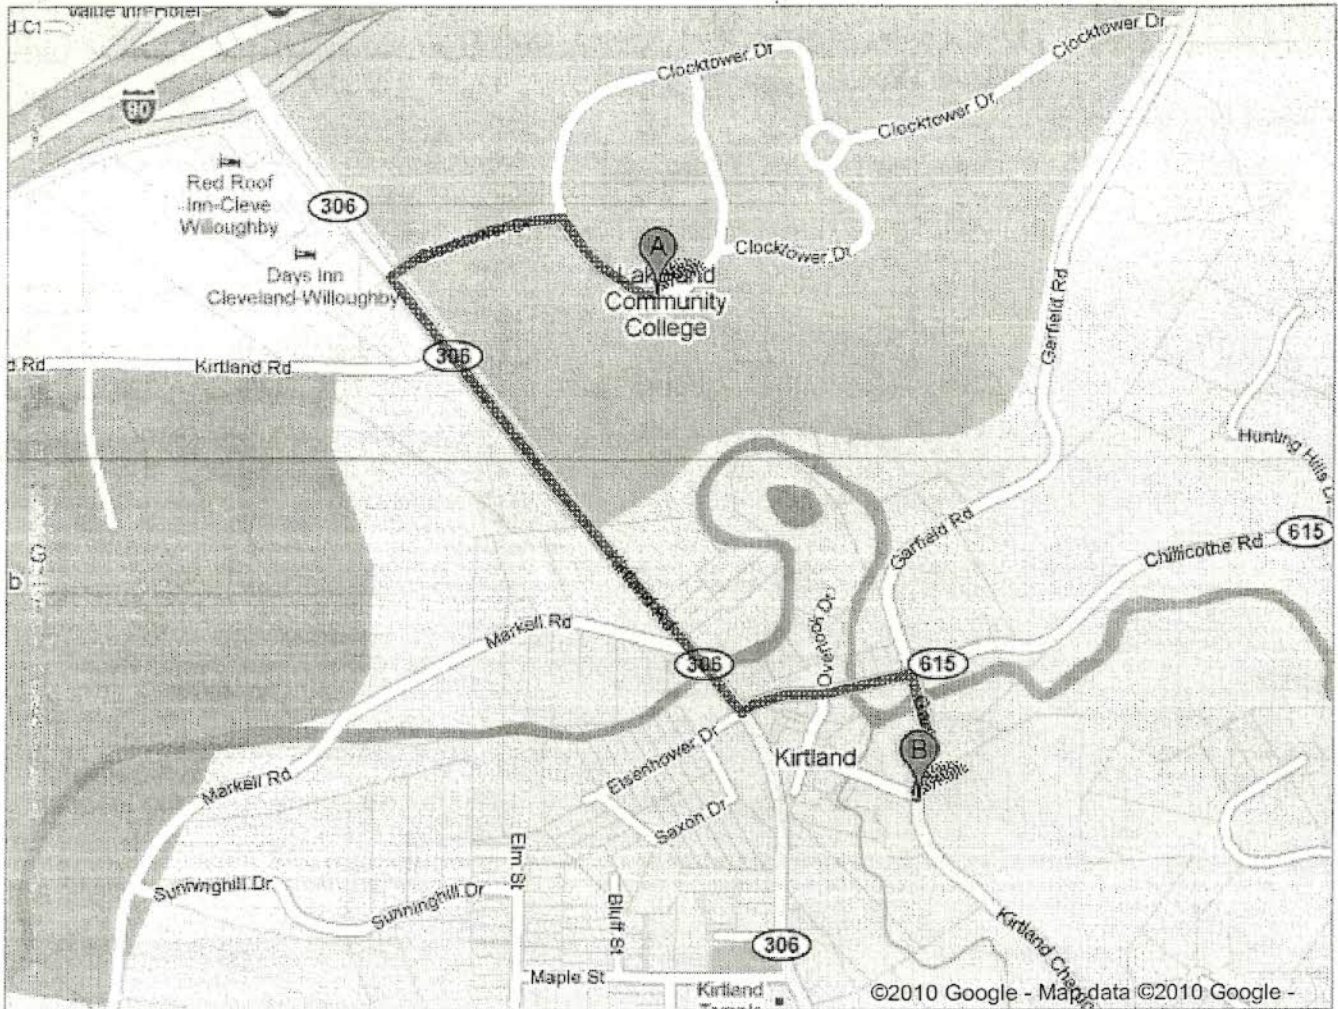

Google maps

To see all the details that are visible on the screen, use the "Print" link next to the map.

Get Directions My Maps

Print Send Link

Driving directions to Historic Kirtland Visitor Center

(440) 256-9805

A Lakeland Community College
7700 Clocktower Drive
Kirtland, OH 44094
(440) 525-7000

Less than 2 miles away

1. Head **west** on **Clocktower Dr** 0.1 mi
2. Take the 1st **left** to stay on **Clocktower Dr** 0.2 mi
3. Turn **left** at **Kirtland Rd/OH-306 S** 0.6 mi
4. Take the 1st **left** onto **Chillicothe Rd** 0.2 mi
5. Take the 2nd **right** onto **Garfield Rd** 0.1 mi

B Historic Kirtland Visitor Center
7800 Chardon Rd
Kirtland, OH 44094
(440) 256-9805

These directions are for planning purposes only. You may find that construction projects, traffic, weather, or other events may cause