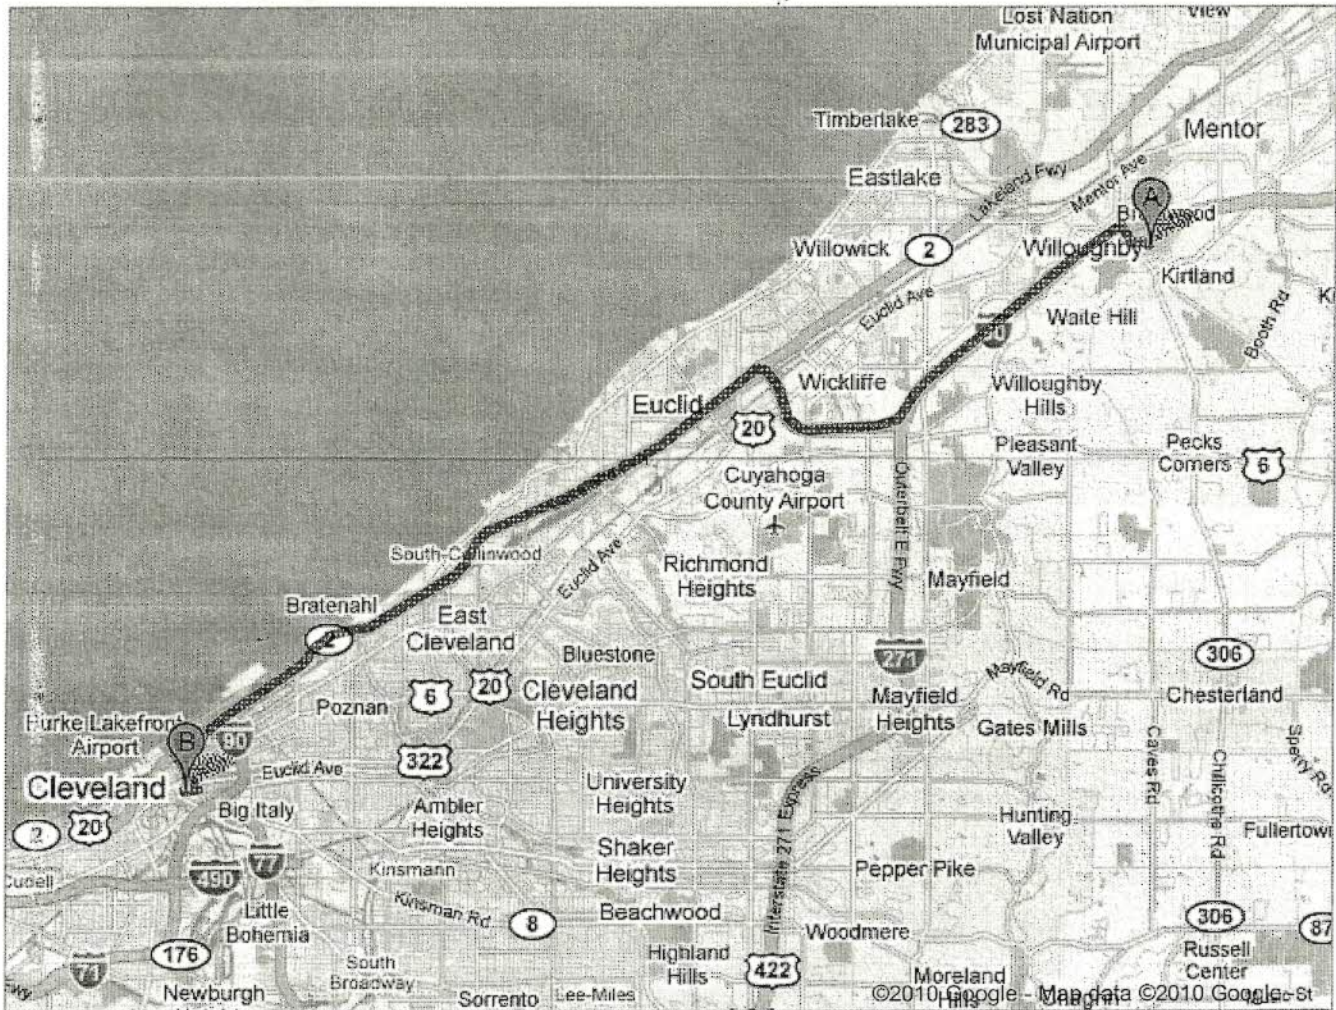

Google maps

To see all the details that are visible on the screen, use the "Print" link next to the map.

Get Directions My Maps

Print Send Link

Driving directions to Lola
(216) 621-5652

23 miles, 27 minutes

A Lakeland Community College
7700 Clocktower Drive
Kirtland, OH 44094
(440) 525-7000

B *Lola, 2058 E. 4th St., Cleveland
(216) 621-5652*

- | | |
|--|---------|
| 1. Head west on Clocktower Dr | 0.1 mi |
| 2. Take the 1st left to stay on Clocktower Dr | 0.2 mi |
| 3. Turn right at Kirtland Rd/OH-306 N
Continue to follow OH-306 N | 0.4 mi |
| 4. Turn left to merge onto I-90 W toward Cleveland | 19.5 mi |
| 5. Continue onto OH-2 W | 1.0 mi |
| 6. Take the E 9th St exit | 0.3 mi |
| 7. Turn left at E 9th St | 0.7 mi |
| 8. Turn right at Prospect | 0.2 mi |
| 9. Turn right at E 4th St | 223 ft |

Michael Symon's restaurant of "City Sophistication"

Hours:

Monday to Friday 11:30-2:30

Monday to Thursday 5-10

Friday & Saturday 5-11