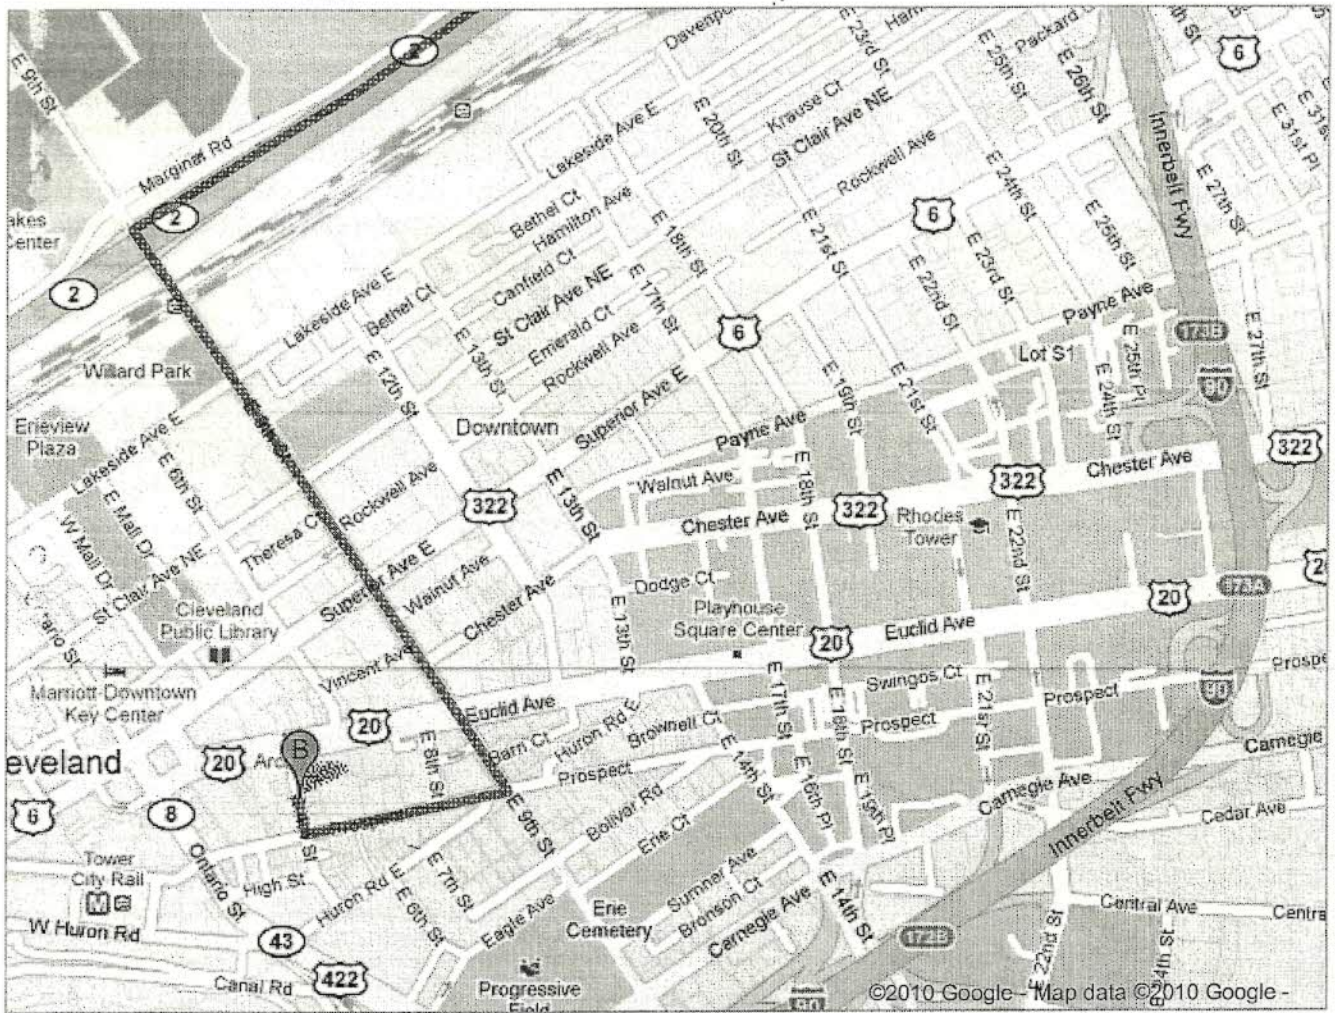

Google maps

To see all the details that are visible on the screen, use the "Print" link next to the map.

Get Directions My Maps

Print Send Link

Driving directions to Lola
(216) 621-5652

23 miles, 27 minutes

A Lakeland Community College
7700 Clocktower Drive
Kirtland, OH 44094
(440) 525-7000

B *Lola, 2058 E. 4th St., Cleveland
(216) 621-5652*

- | | |
|--|---------|
| 1. Head west on Clocktower Dr | 0.1 mi |
| 2. Take the 1st left to stay on Clocktower Dr | 0.2 mi |
| 3. Turn right at Kirtland Rd/OH-306 N
Continue to follow OH-306 N | 0.4 mi |
| 4. Turn left to merge onto I-90 W toward Cleveland | 19.5 mi |
| 5. Continue onto OH-2 W | 1.0 mi |
| 6. Take the E 9th St exit | 0.3 mi |
| 7. Turn left at E 9th St | 0.7 mi |
| 8. Turn right at Prospect | 0.2 mi |
| 9. Turn right at E 4th St | 223 ft |