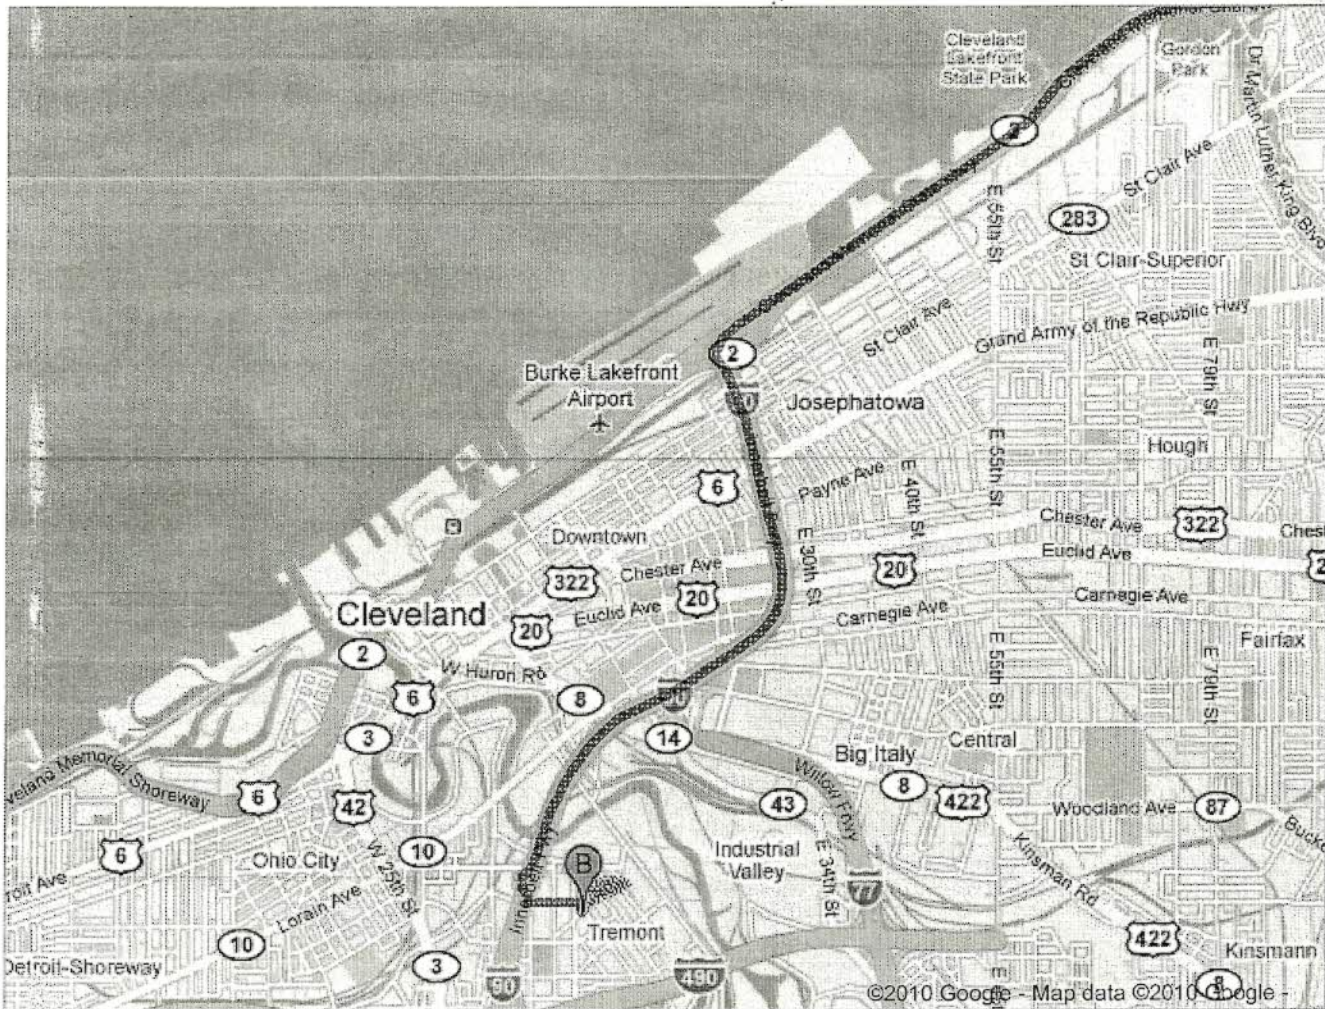

To see all the details that are visible on the screen, use the "Print" link next to the map.

Get Directions My Maps

Print Send Link

Driving directions to Lolita
(216) 771-5652

24 miles 28 minutes

A Lakeland Community College
7700 Clocktower Drive
Kirtland, OH 44094
(440) 525-7000

B Lolita
900 Literary Road
Cleveland, OH 44113-4441
(216) 771-5652

1. Head **west** on **Clocktower Dr** 0.1 mi
2. Take the 1st **left** to stay on **Clocktower Dr** 0.2 mi
3. Turn **right** at **Kirtland Rd/OH-306 N**
Continue to follow OH-306 N 0.4 mi
4. Turn **left** to merge onto **I-90 W** toward **Cleveland** 22.4 mi
5. Take exit **171** for **Abbey Ave** toward **W 14th St** 0.2 mi
6. Turn **left** at **Fairfield Ave** 0.2 mi
7. Continue onto **Professor Ave** 338 ft
8. Turn **right** at **Literary Rd**
Destination will be on the right 75 ft

Michael Symon's restaurant of "neighborhood boutique"

Hours:

Tuesday to Thursday 5-11
Friday & Saturday 5-1
Sunday 4-9