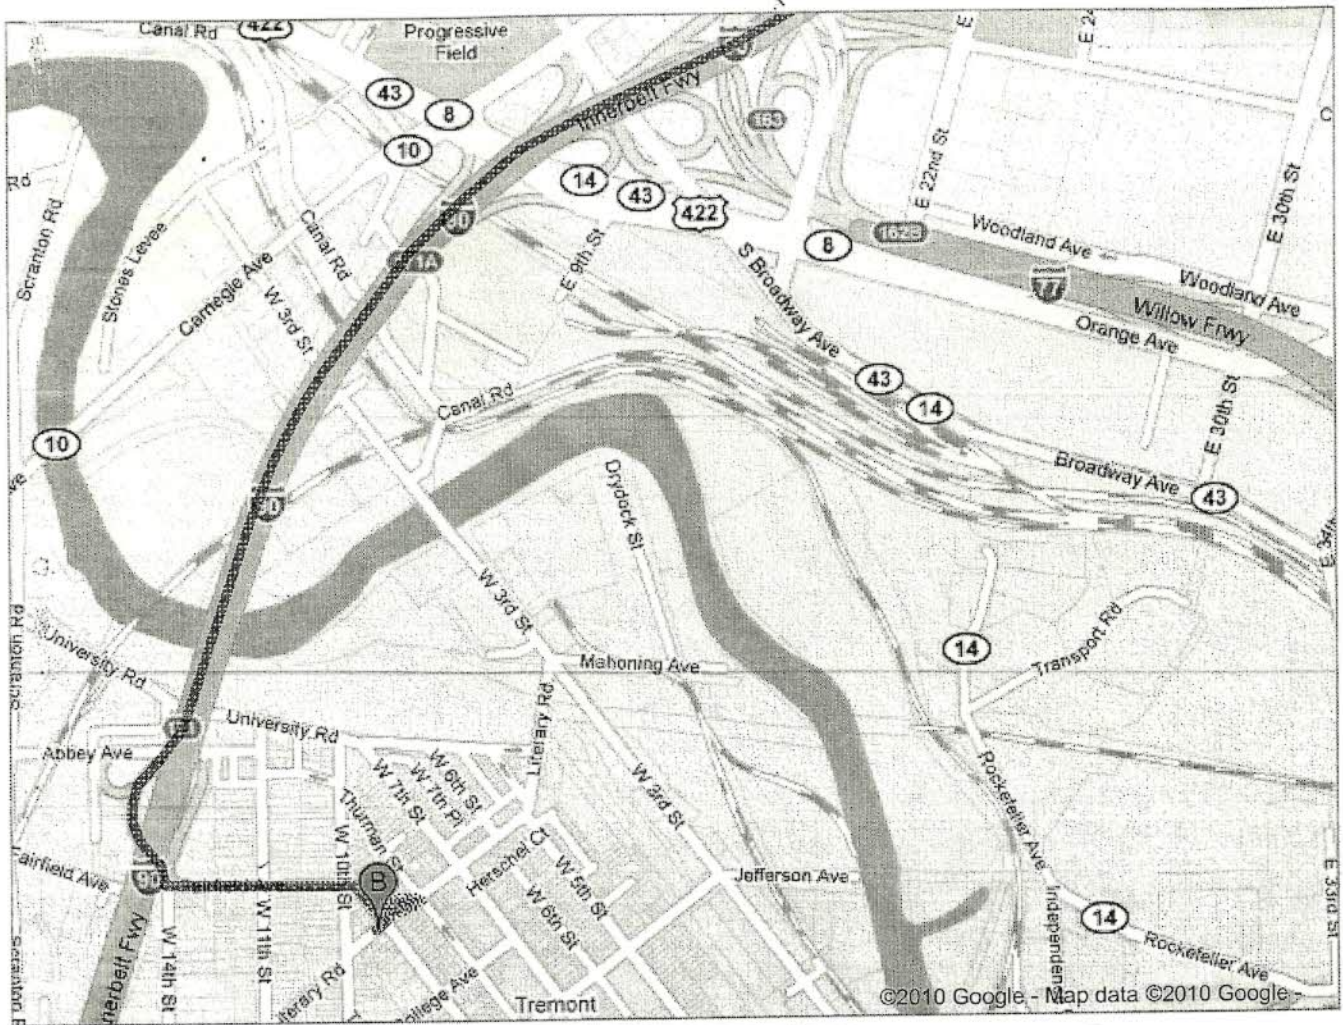

To see all the details that are visible on the screen, use the "Print" link next to the map.

Get Directions My Maps

Print Send Link

Driving directions to Lolita
(216) 771-5652

24 miles 28 minutes

A Lakeland Community College
7700 Clocktower Drive
Kirtland, OH 44094
(440) 525-7000

B Lolita
900 Literary Road
Cleveland, OH 44113-4441
(216) 771-5652

1. Head **west** on **Clocktower Dr** 0.1 mi
2. Take the 1st **left** to stay on **Clocktower Dr** 0.2 mi
3. Turn **right** at **Kirtland Rd/OH-306 N**
Continue to follow OH-306 N 0.4 mi
4. Turn **left** to merge onto **I-90 W** toward **Cleveland** 22.4 mi
5. Take exit **171** for **Abbey Ave** toward **W 14th St** 0.2 mi
6. Turn **left** at **Fairfield Ave** 0.2 mi
7. Continue onto **Professor Ave** 338 ft
8. Turn **right** at **Literary Rd**
Destination will be on the right 75 ft

Michael Symon's restaurant of "neighborhood boutique"

Hours:

Tuesday to Thursday 5-11
Friday & Saturday 5-1
Sunday 4-9